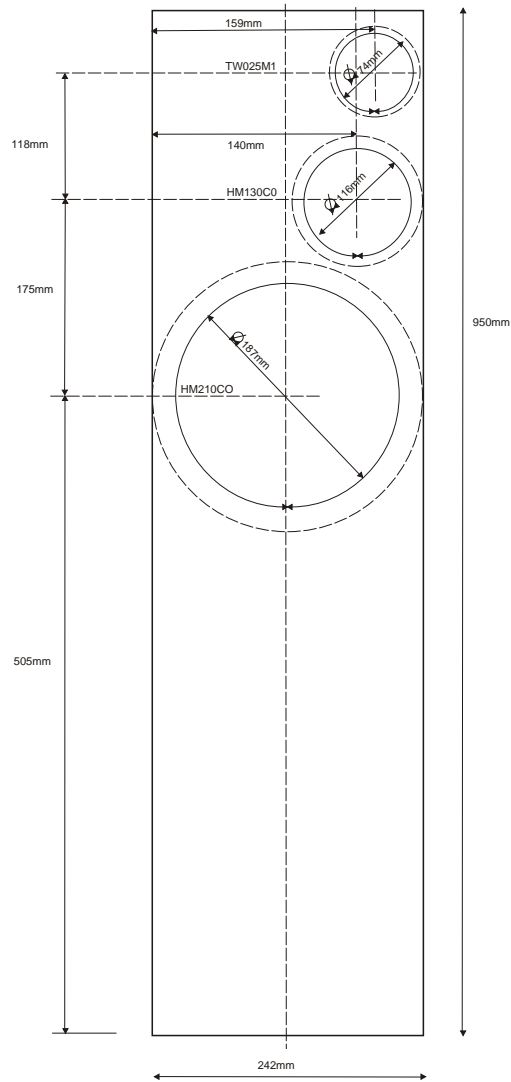

# KLS3 gold mkII PLANS

BASE AND TOP PANEL

BRACING PANEL

FRONT VIEW

SIDE VIEW