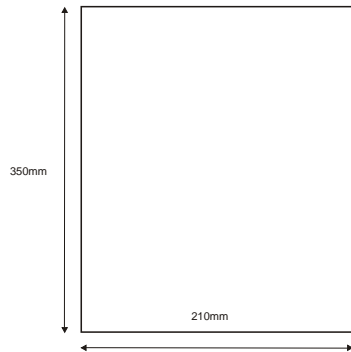

# KLS3 gold mkII PLANS

BASE AND TOP PANEL

BRACING PANEL

FRONT VIEW

SIDE VIEW