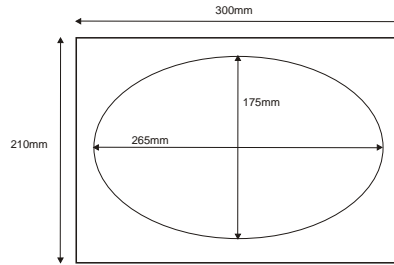

# KLS3 gold mkII PLANS

BASE AND TOP PANEL

BRACING PANEL

FRONT VIEW

SIDE VIEW